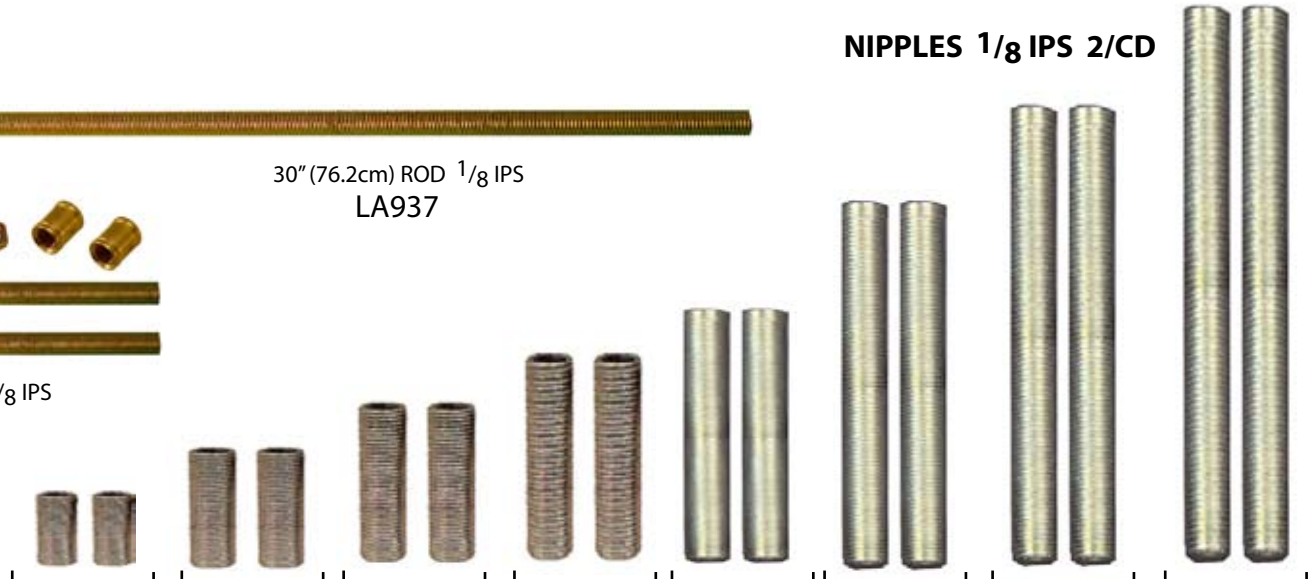

### ASSORTED NIPPLES 1/8 IPS

1/2" (13mm)-1" (25.4mm)  
LA931

3/4" (19mm)-3" (76.2mm)  
LA930

### ASSORTED NIPPLES 1/4 IPS

3/4" (19mm)-2" (50.8mm)  
LA921

1 1/2" (38mm)-2" (50.8mm)  
LA932

1/2" (13mm)-2" (50.8mm)  
LA949

3" (76.2mm)  
LA950

### THREADED PIPES 1/8 IPS

30" (76.2cm) ROD 1/8 IPS  
LA937

12" (30.48cm) ROD W/HARDWARE 1/8 IPS  
LA916

### NIPPLES 1/8 IPS 2/CD

1/2" (13mm)  
LA983

3/4" (19mm)  
LA981

1" (25.4mm)  
LA984

1 1/2" (38mm)  
LA985

2" (50.8mm)  
LA917

3" (76.2mm)  
LA986

4" (10.6cm)  
LA987