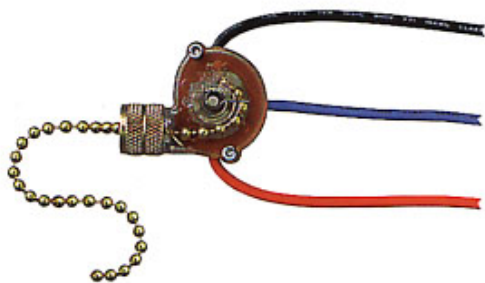

## Fan Switches

3 Way Fan / Light Switch  
w/Pull Chain  
FA89

3 Speed Fan Switch  
w/Pull Chain  
FA86

3 Speed Fan Switch, 8 Wires  
w/Pull Chain  
FA87

3 Way Fan Switch  
w/Pull Chain  
FA88

## Ceiling Canopy Kits, 1/2" Downrod

FA80 - Antique Brass

FA79 - Brass

FA81 - White