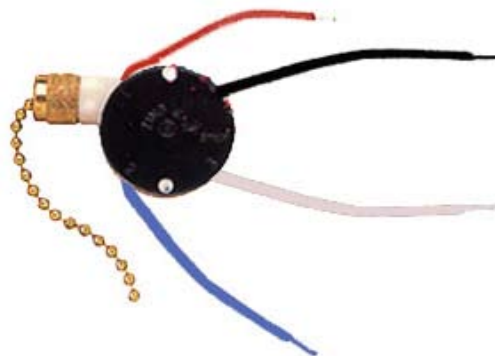

## Fan Switches

3 Way Fan / Light Switch  
w/Pull Chain  
FA89

3 Speed Fan Switch  
w/Pull Chain  
FA86

3 Speed Fan Switch, 8 Wires  
w/Pull Chain  
FA87

3 Way Fan Switch  
w/Pull Chain  
FA88

## Ceiling Canopy Kits, 1/2" Downrod

FA80 - Antique Brass

FA79 - Brass

FA81 - White