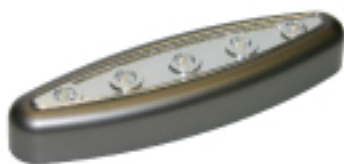

# SPECIALTY LIGHTING

LED, BATTERY OPERATED

ATRON

*BATTERY OPERATED*

*Fluorescent Light w/switch  
6", 12"  
SLF6 SLF12*

*LED  
Push Light "Boat"  
UL178*

*Pull Light  
for Closet  
UL177*

*Push light  
"Moon Glo"  
UL175*